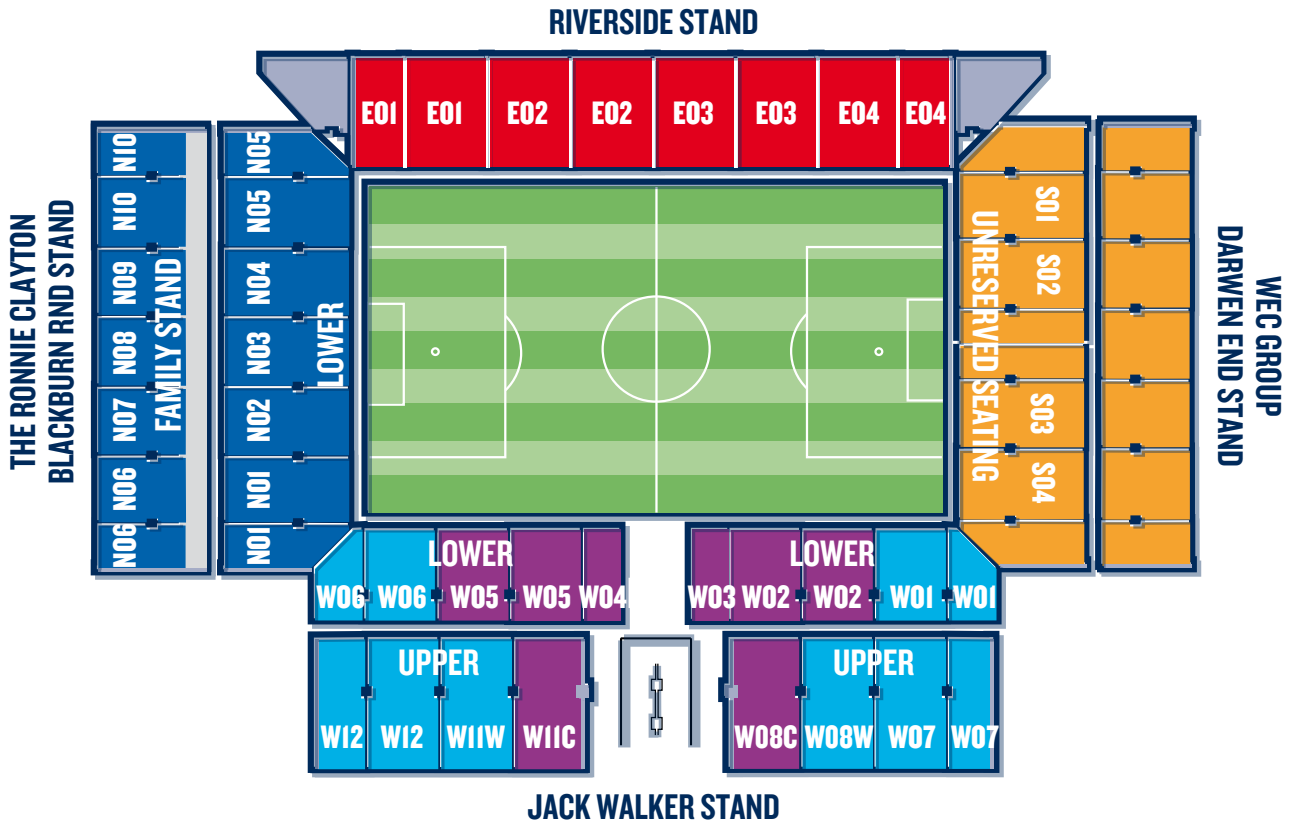

HALF SEASON TICKET

STADIUM PLAN AND PRICES 11/12

Half Season Ticket Prices

	Adult	Senior/ Young Adult	Team Rovers (U16)
RIVERSIDE STAND	£139	£89	£49
THE RONNIE CLAYTON BLACKBURN END	£139	£89	£49
JACK WALKER WINGS	£215	£109	£59
JACK WALKER CENTRE	£255	£175	£59
WEC GROUP DARWEN END (8 GAMES)	£115	£79	£40
WEC GROUP DARWEN END (10 GAMES)	£139	£89	£49